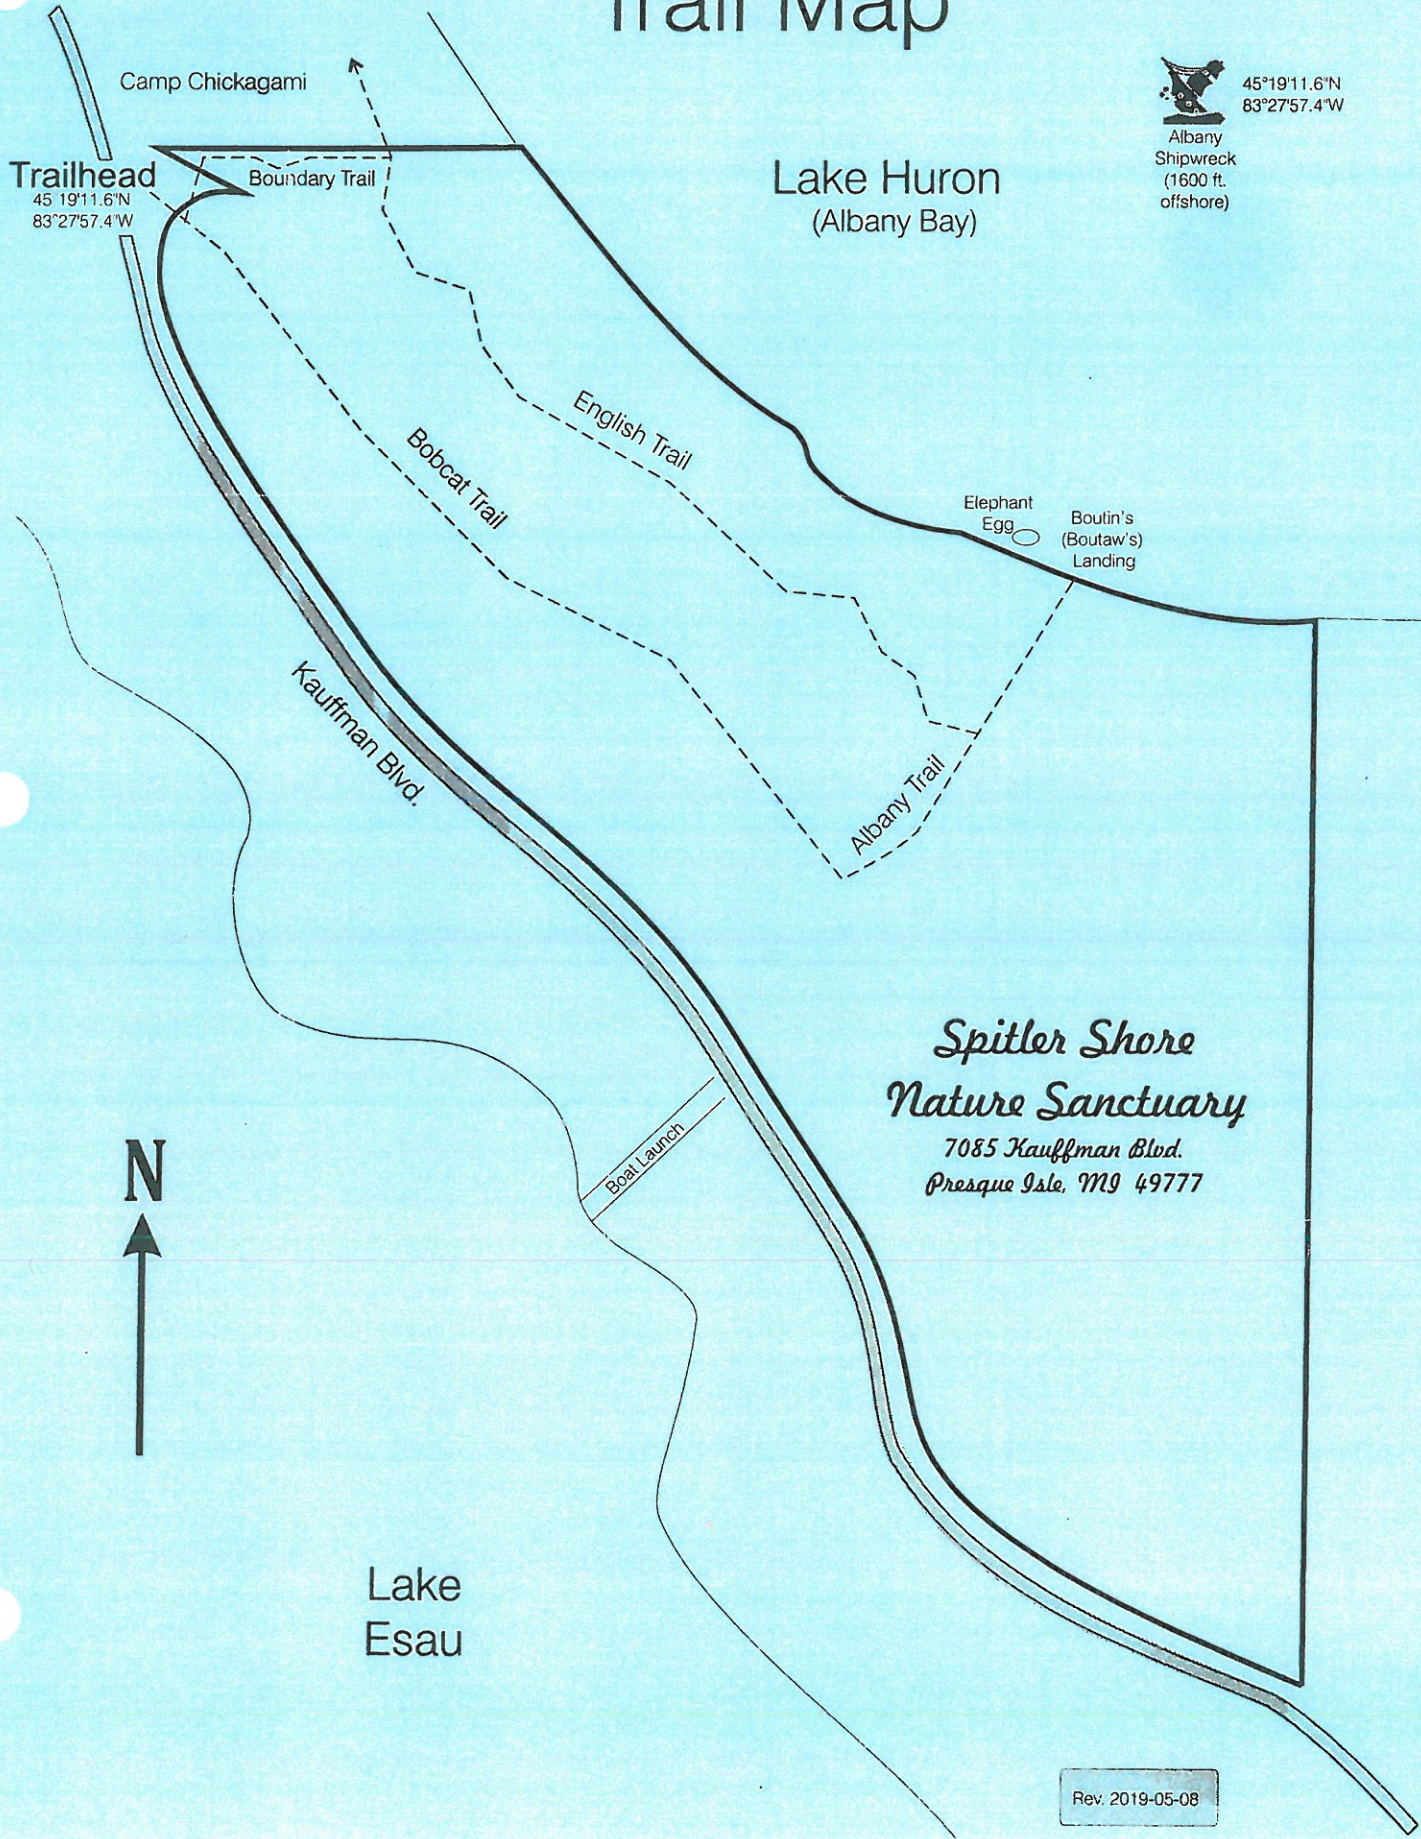

# Trail Map

**Trailhead**  
45°19'11.6"N  
83°27'57.4"W

Camp Chickagami

Boundary Trail

Lake Huron  
(Albany Bay)

45°19'11.6"N  
83°27'57.4"W

Albany  
Shipwreck  
(1600 ft.  
offshore)

Bobcat Trail

English Trail

Elephant  
Egg

Boutin's  
(Boutaw's)  
Landing

Kauffman Blvd.

Albany Trail

*Spitler Shore  
Nature Sanctuary*

7085 Kauffman Blvd.  
Presque Isle, MI 49777

Lake  
Esau

Boat Launch

Rev. 2019-05-08